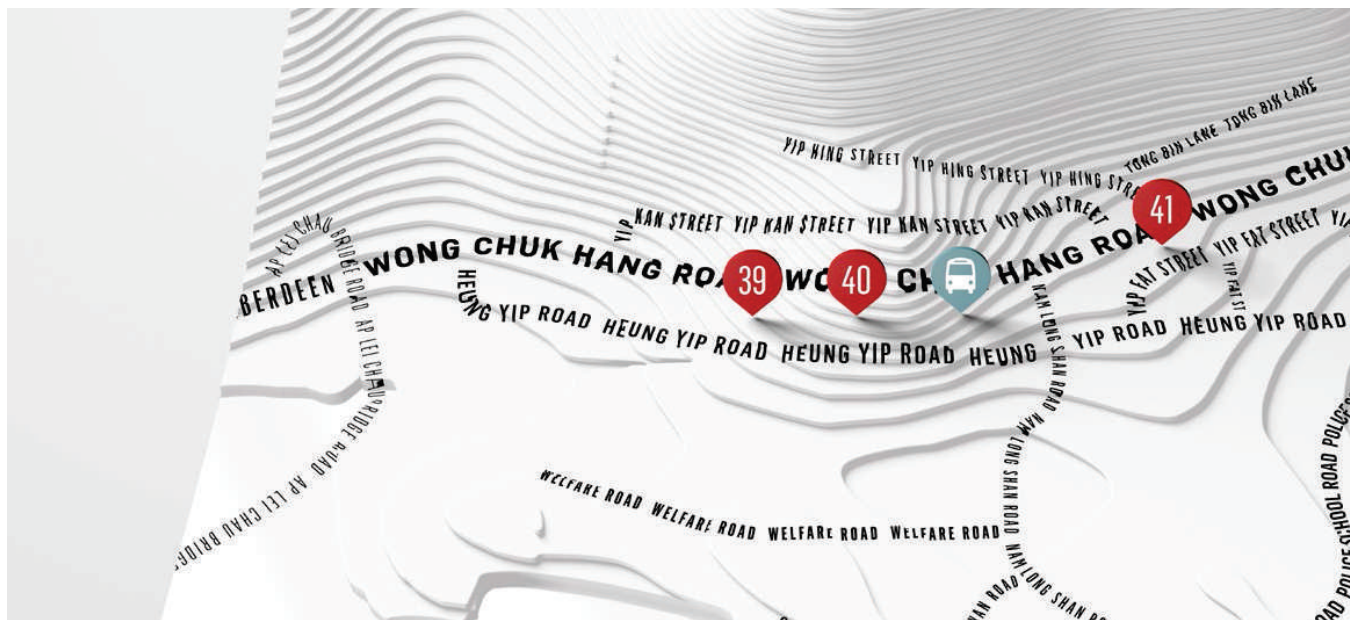

South Island Stop 2
7 Tin Wan Praya Road, Tin Wan
田灣 興偉工業中心

South Island Stop 3
25 Hing Wo Street, Tin Wan
田灣大生工業大廈

Buses to PMQ every 30 minutes
from 11.30am-5.45pm
Buses to Chai Wan every
30 minutes from 11.30am-5.45pm

LEGEND

SOUTH ISLAND EAST

SOUTH ISLAND WEST